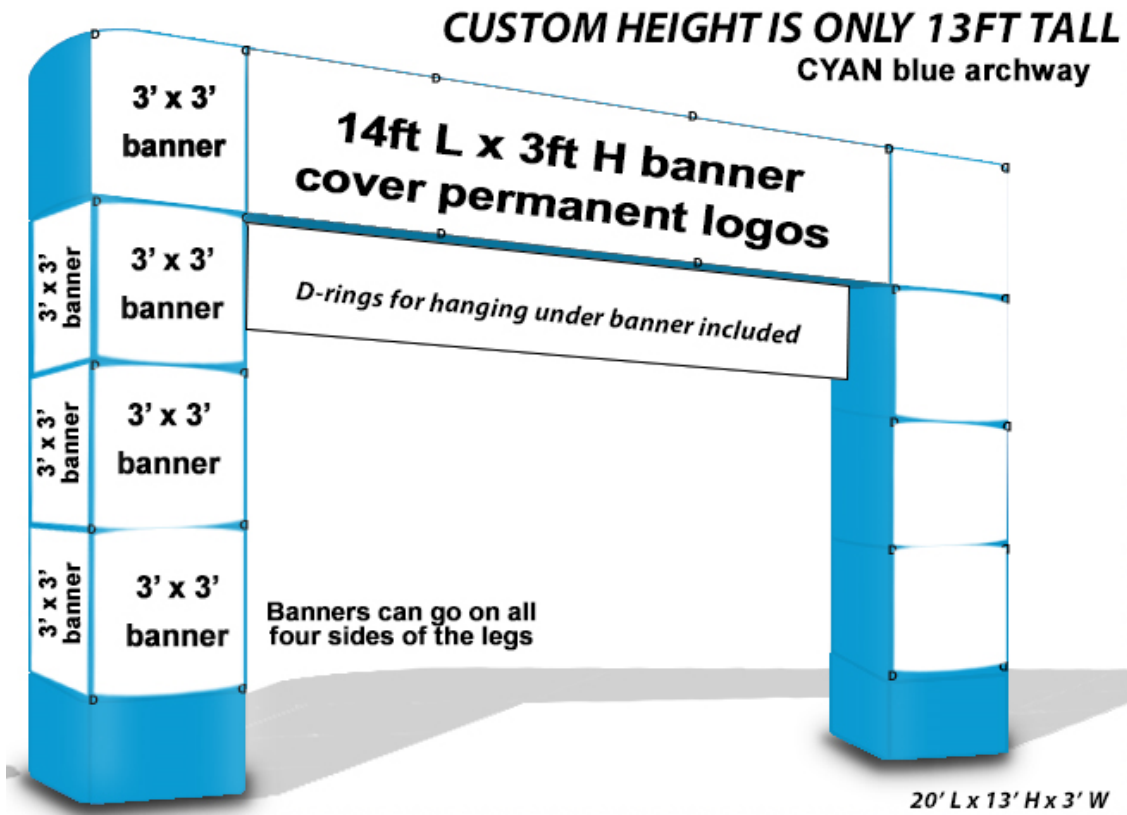

Arch has our custom logo printed on the arch. It can be covered

Banners can wrap completely around the legs

**Horizontal Banner Dimensions:**

<b>3' x 14'</b>	<b>Black and White Logo</b>	<b>Cost</b>	<b>\$168</b>
	<b>Color Logo</b>	<b>Cost</b>	<b>\$168</b>
<b>3' x 20'</b>	<b>Black and White Logo</b>	<b>Cost</b>	<b>\$240</b>
	<b>Color Logo</b>	<b>Cost</b>	<b>\$240</b>

**Vertical Banners**

<b>3' x 3'</b>	<b>Black and White Logo</b>	<b>Cost</b>	<b>\$54</b>
	<b>Color Logo</b>	<b>Cost</b>	<b>\$54</b>
<b>3' x 6'</b>	<b>Black and White Logo</b>	<b>Cost</b>	<b>\$80</b>
	<b>Color Logo</b>	<b>Cost</b>	<b>\$80</b>
<b>3' x 9'</b>	<b>Black and White Logo</b>	<b>Cost</b>	<b>\$120</b>
	<b>Color Logo</b>	<b>Cost</b>	<b>\$120</b>
<b>3' x 12'</b>	<b>Black and White Logo</b>	<b>Cost</b>	<b>\$144</b>
	<b>Color Logo</b>	<b>Cost</b>	<b>\$144</b>

**\*\* (the 3' x 12' Vertical Banner can only be used with a 3' x 14' Horizontal Banner or with our Logo displayed)**

**2' x 14' mesh banner that hangs below the main arch**

<b>Black and White Logo</b>	<b>Cost</b>	<b>\$112</b>
<b>Color Logo</b>	<b>Cost</b>	<b>\$112</b>